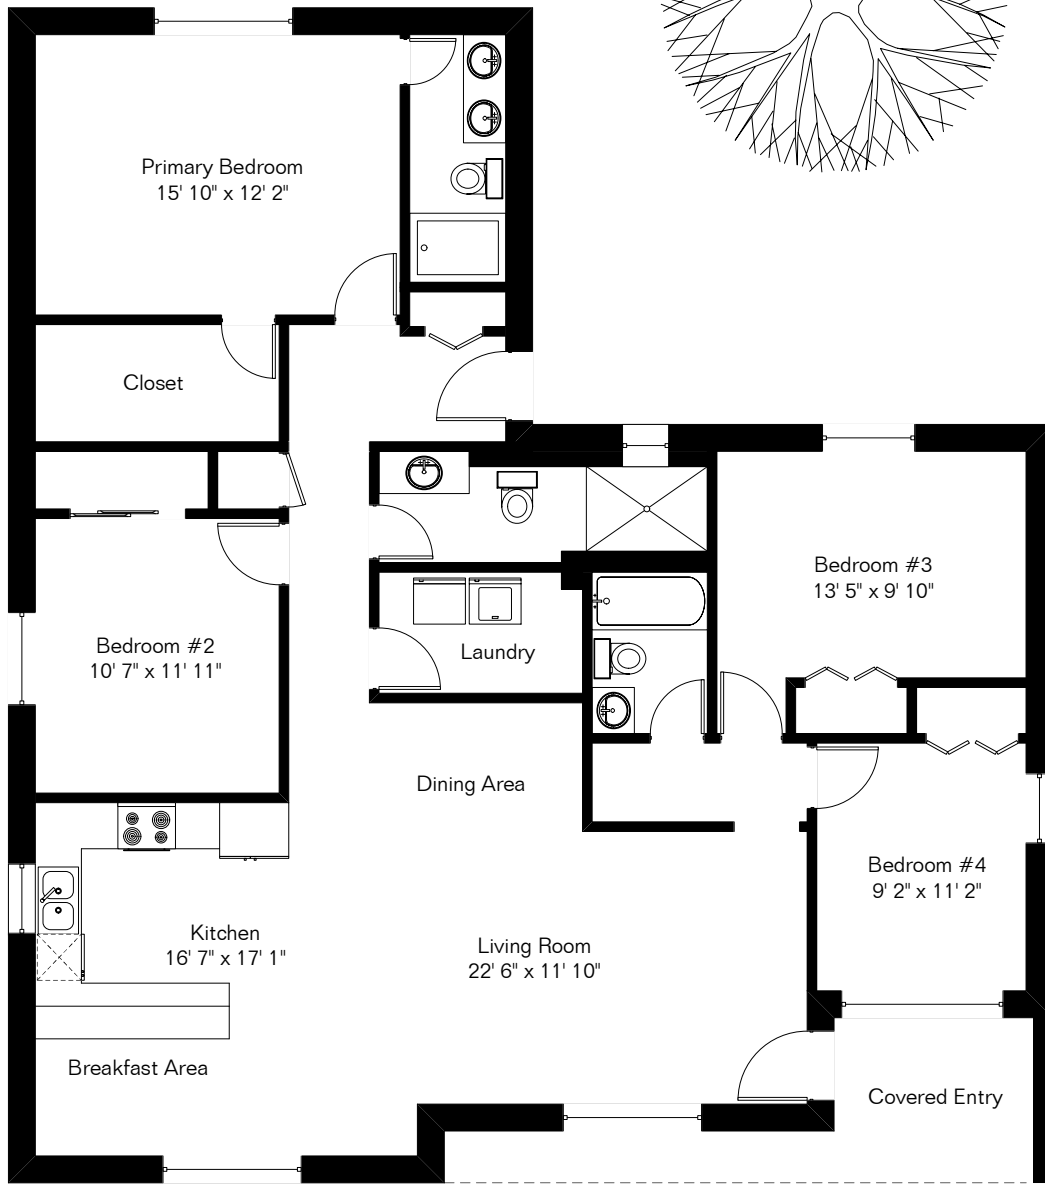

The square footages and room size information are deemed to be reliable but are not guaranteed and should be independently verified. This drawing is for marketing purposes only.

436 E Waverly St

Living Area 1,797 Sq Ft

Site Visit January 2023
0 ft. 6 ft. 10 ft. 20 ft.

Copyright 2023 Floor Plans First! LLC
All Rights Reserved.

Floor Plans First!^{LLC}
See the Floor Plan First™

FloorPlansFirst.com[™]
(520) 881-1500